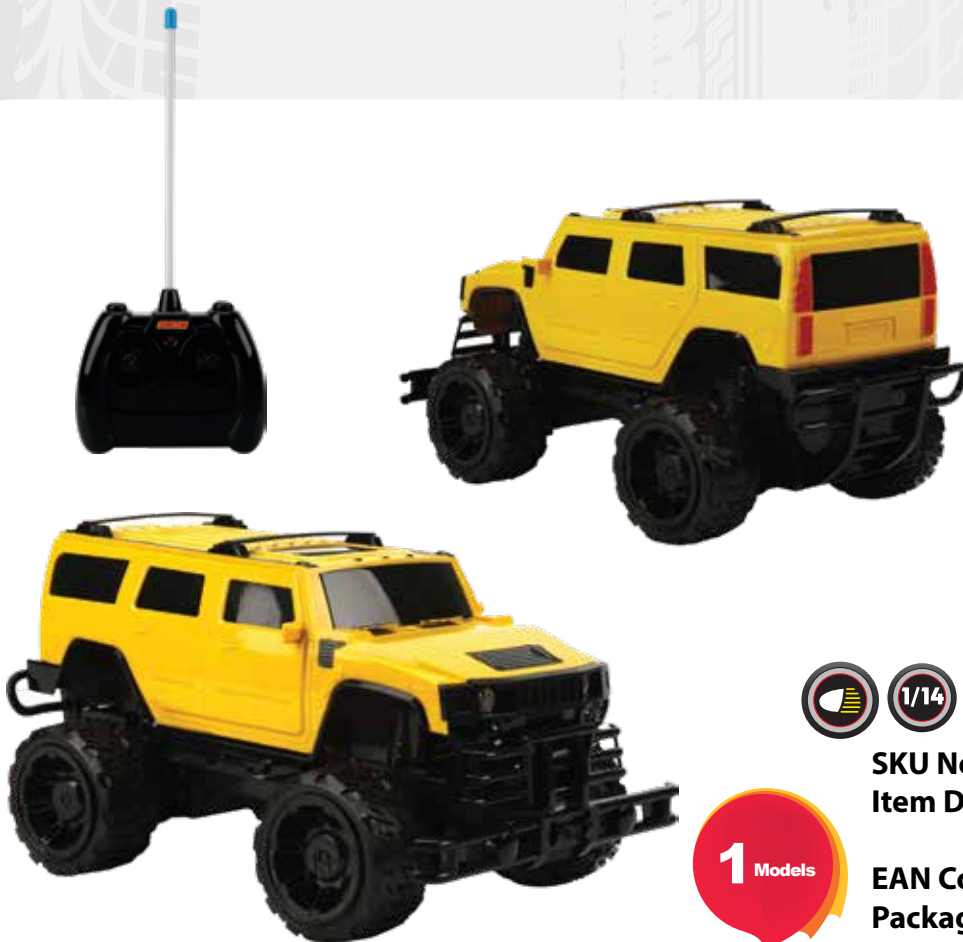

EAN Code : 8680863030561

Packaging Size : 45 x 21 x 24 cm (LWH)
(Rechargeable batteries & USB Cable included)

1 Models

1/14 SCALE

FULL FUNCTION

Forward
Backward
Left
Right

Color Assortments:

W/ Rechargeable
batteries & USB
cable