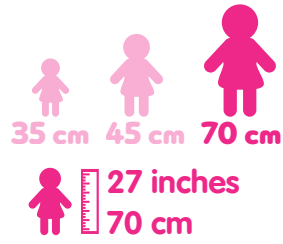

Sporty

MY WALKING FRIEND

30 inches
80 cm

SKU No : S00003531  6 Units
Item Description : Sporty
EAN Code : 8680863035313
Packaging Size : 24 x 14 x 82 cm (LWH)

Clara

Party

MY WALKING FRIEND

 30 inches
80 cm

2
Color Assorted

SKU No : S00003532  6 Units
Item Description : Party
EAN Code : 8680863035320
Packaging Size : 24 x 14 x 82 cm (LWH)

Rainbow Dolls

Rainbow Dolls

 35 cm
  45 cm
  70 cm
 14 inches
 35 cm

4
Assorted

SKU No : S00030012  24 Units
Item Description : Rainbow Dolls
EAN Code : 8680863023457
Packaging Size : 17 x 6 x 39,5 cm (LWH)

 35 cm
  45 cm
  70 cm
 18 inches
 45 cm

4
Assorted

SKU No : S00040012  12 Units
Item Description : Rainbow Dolls
EAN Code : 8680863023464
Packaging Size : 23 x 8 x 53 cm (LWH)

Rainbow Dolls

SKU No : S00070012 📦 6Units
Item Description : Rainbow Dolls
EAN Code : 8680863023471
Packaging Size : 44 x 16 x 80 cm (LWH)
*With Hangtag

Dollectibles®

Everyone loves to play with dolls and that is why we present Dollectibles appealing to every taste !